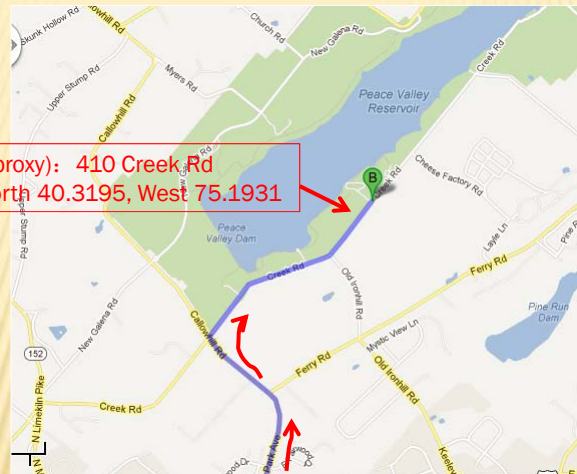

神州基督教會 China Grace Christian Church

Sunday, 6/17/2012
12:30pm to 6:00pm

Pavilion 2, Peace Valley Park
410 Creek Road, Doylestown, PA 18901

神州烧烤

www.ChinaGraceCC.org

联络人: 范学通 (Xuetong Fan) 215-699-0296
计澄宇 (Chengyu Ji) 215-997-2823

诚邀各位亲朋好友蒞临参加

GPS 大致位置(proxy): 410 Creek Rd
Coordinates: North 40.3195, West 75.1931

Starting from church → 309North
→202North →152North →Park
Ave →Creek Rd.